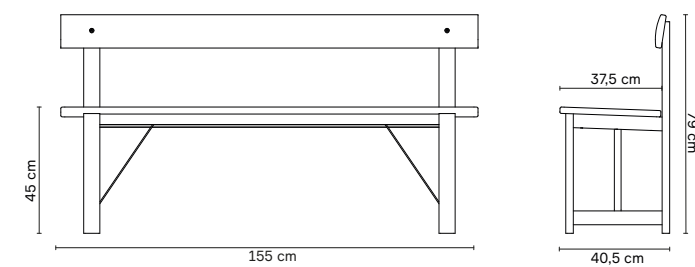

Materials:	Solid European Oak
Origin:	Made in Europe
Net weight:	5,5 kg
Dimensions:	L: 110 cm, H: 45 cm, D: 29,5 cm

Position Bench 155 | Oiled Oak | No. 1220

Retail Price	
DKK:	9.950
NOK:	12.950
SEK:	13.750
EUR:	1.335
GBP:	1.182

Materials:	Solid Danish Oak. Raw Brass Detail Cushion: Dunes Camel Leather
Origin:	Made in Denmark
Net weight:	19 kg
Dimensions:	L: 155 cm, W: 40,5 cm, H: 79 cm, Seat Height: 45 cm

A Line Storage Bench 111 | Oiled Oak | No. 2135