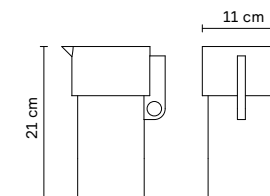

Retail Price

DKK:	295
NOK:	375
SEK:	425
EUR:	39
GBP:	34

DKK:	395
NOK:	500
SEK:	550
EUR:	53
GBP:	47

DKK:	525
NOK:	675
SEK:	725
EUR:	69
GBP:	61

Material:	Portuguese Stoneware
Finish:	Matt Glazing
Origin:	Made in Portugal
Note:	Dishwasher safe

Retail Price

DKK:	450
NOK:	595
SEK:	625
EUR:	59
GBP:	52