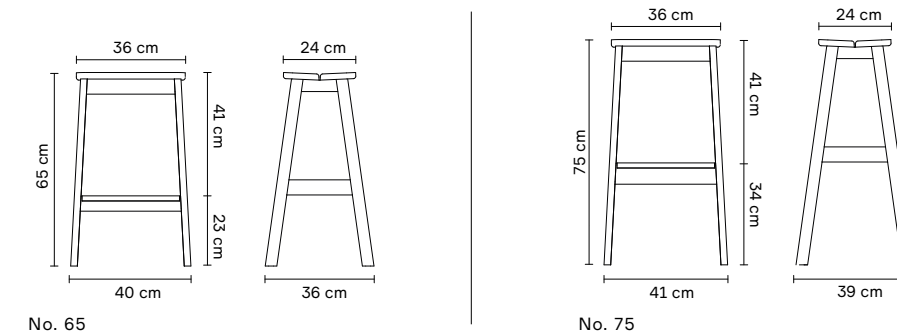

DKK:	4.650
NOK:	5.997
SEK:	6.458
EUR:	627
GBP:	552

Materials:	Solid European Oak. Linen Webbing
Origin:	Made in Europe
Net weight:	5 kg
Dimensions:	W: 50,5 cm, H: 77,5 cm, D: 43 cm, Seat Height: 45,5 cm

Angle Barstool 65 | White Oiled Oak | No. 2191

DKK:	3.250
NOK:	4.225
SEK:	4.500
EUR:	438
GBP:	385

Angle Barstool 75 | Oiled Oak | No. 2195

DKK:	3.550
NOK:	4.595
SEK:	4.950
EUR:	475
GBP:	421

Material:	Solid European Oak. Brass detail.
Origin:	Made in Europe
Net weight:	No. 65: 4 kg No. 75: 4,5 kg
Dimensions:	No. 65: W: 40 cm, H: 65 cm, D: 36 cm, Seat Depth: 24 cm
	No. 75: W: 41 cm, H: 75 cm, D: 39 cm, Seat Depth: 24 cm
Note:	Brass Footrest is included