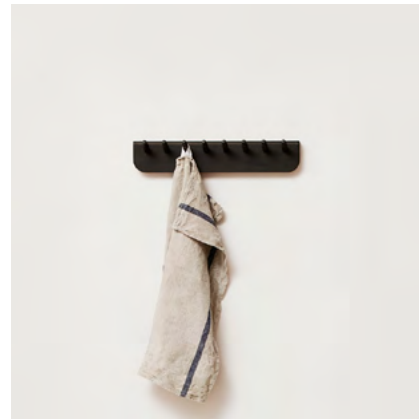

Retail Price

DKK:	650
NOK:	850
SEK:	899
EUR:	87
GBP:	77

Echo Coat Rack 88 | Oiled Oak | No. 2460

Retail Price

DKK:	950
NOK:	1.250
SEK:	1.325
EUR:	127
GBP:	112

Echo Coat Rack 40 | Black Stained Oak | No. 2452