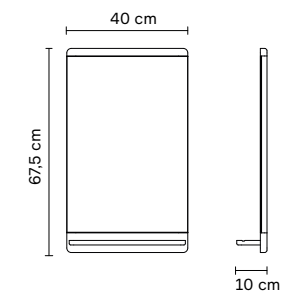

A Line Mirror | White Oiled Oak | No. 2141

DKK:	3.175
NOK:	4.125
SEK:	4.395
EUR:	425
GBP:	376

Materials:	Solid European Oak. Glass Mirror
Origin:	Made in Europe
Net weight:	16,2 kg
Dimensions:	W: 52 cm, H: 195 cm

DKK:	1.975
NOK:	2.575
SEK:	2.750
EUR:	265
GBP:	235

Materials:	Solid European Oak. Glass Mirror
Origin:	Made in Europe
Net weight:	4,5 kg
Dimensions:	W: 40 cm, H: 67,5 cm, D: 10 cm

Rim Pinboard 75 x 75 | Oiled Oak | No. 2420