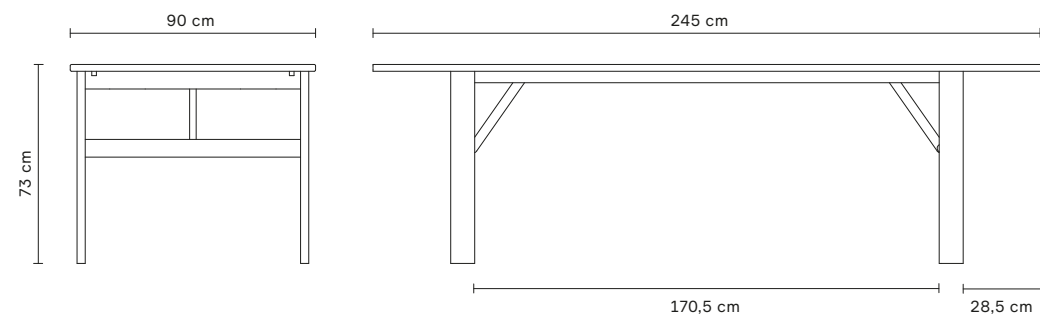

Retail Price

DKK:	29.995
NOK:	38.950
SEK:	41.700
EUR:	3.998
GBP:	3.550

Retail Price

DKK:	29.995
NOK:	38.950
SEK:	41.700
EUR:	3.998
GBP:	3.550

DKK:	4.000
NOK:	5.195
SEK:	5.500
EUR:	525
GBP:	475

Materials: Table: Solid Danish Oak. Raw Brass Detail | Extension Plates: Spray Coated MDF (RAL 7044)

Origin: Made in Denmark

Net weight: Table: 64 kg | Extension plates: 6 kg per piece

Dimensions: Table: L: 245 cm, W: 90 cm, H: 73 cm | Extension Plates: L: 45 cm, W: 90 cm