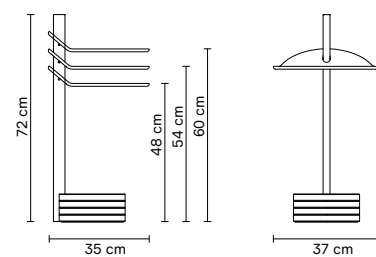

Leaf Shelf 2x2 | Oiled Oak | No. 1245

DKK:	12.500
NOK:	16.250
SEK:	17.350
EUR:	1.677
GBP:	1.485

Material:	Offcuts of European Oak
Origin:	Made in Denmark
Net weight:	No. 1x2: 9,9 kg No. 2x2: 18,4 kg
Dimensions:	No. 1x2: L: 100 cm, W: 30 cm, H: 57 cm No. 2x2: L: 200 cm, W: 30 cm, H: 57 cm

DKK:	3.500
NOK:	4.550
SEK:	4.850
EUR:	468
GBP:	415

Materials: Solid European Wood. Raw Brass Detail

Origin: Made in Europe

Net weight: 5 kg

Dimensions: L: 37 cm, H: 72 cm, W: 35 cm, Table Heights: 48, 54, 60 cm