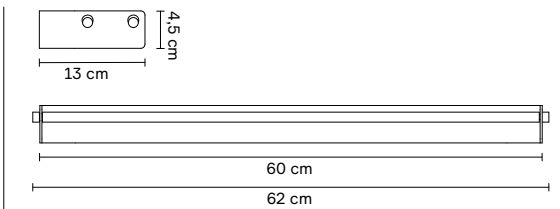

Retail Price	
DKK:	1.095
NOK:	1.425
SEK:	1.525
EUR:	148
GBP:	131

DKK:	1.195
NOK:	1.550
SEK:	1.675
EUR:	159
GBP:	141

DKK:	1.395
NOK:	1.825
SEK:	1.950
EUR:	188
GBP:	167

Material:	Matt Blasted Stainless Steel | Matt Black Coated Stainless Steel
Origin:	Made in Denmark
Dimensions:	Single: L: 62 cm, H: 4,5 cm, D: 7 cm | Double: L: 62 cm, H: 4,5 cm, D: 13 cm
Note:	Includes Mirror Screws and Dish Screws in Cap

Retail Price	
DKK:	1.595
NOK:	2.075
SEK:	2.225
EUR:	225
GBP:	199

Double