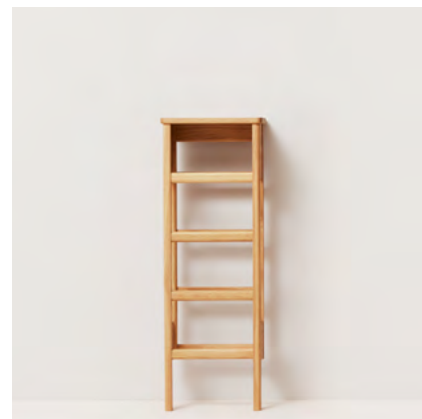

Materials: Solid European Oak. Bend Leather

Origin: Made in Europe

Net weight: 12,4 kg

Dimensions: W: 43 cm, H: 73 cm, D: 32,5 cm

A Line Shoe Rack 72 | Oiled Oak | No. 2145

Retail Price	
DKK:	3.998
NOK:	5.195
SEK:	5.550
EUR:	538
GBP:	477

A Line Shoe Rack 72 | White Oiled Oak | No. 2146

DKK:	3.998
NOK:	5.195
SEK:	5.550
EUR:	538
GBP:	477

A Line Shoe Rack 35 | Oiled Oak | No. 2160

DKK:	2.750
NOK:	3.575
SEK:	3.825
EUR:	368
GBP:	326

Material:	Solid European Oak
Origin:	Made in Europe
Net weight:	No. 72: 7,8 kg No. 35: 5,5 kg
Dimensions:	No. 72: W: 72 cm, H: 100 cm, D: 25 cm No. 35: W: 35 cm, H: 100 cm, D: 25 cm