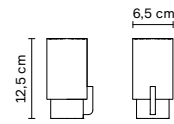

Alcoa Vase | Small | No. 3105