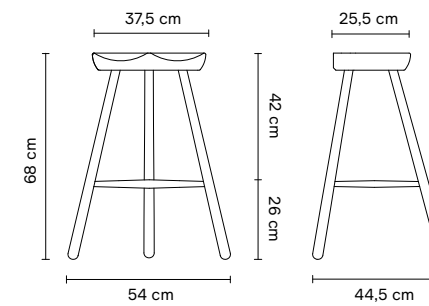

DKK:	4.650
NOK:	5.997
SEK:	6.458
EUR:	627
GBP:	552

Materials:	Solid European Oak. Linen Webbing
Origin:	Made in Europe
Net weight:	5 kg
Dimensions:	W: 50,5 cm, H: 77,5 cm, D: 43 cm, Seat Height: 45,5 cm

Shoemaker Chair™ No. 68 | Smoked Oak | No. 8215

DKK:	5.750
NOK:	7.475
SEK:	7.990
EUR:	770
GBP:	682

Material:	Solid European Wood
Origin:	Made in Denmark
Net weight:	4,3 kg
Dimensions:	W: 54 cm, H: 68 cm, D: 44,5 cm, Seat Height: 65 cm