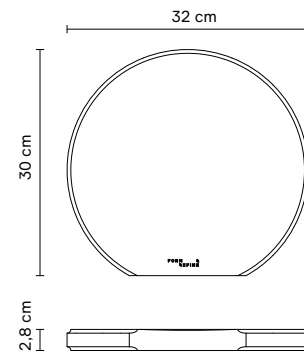

DKK:	3.500
NOK:	4.550
SEK:	4.850
EUR:	468
GBP:	415

Materials: Solid European Wood. Raw Brass Detail

Origin: Made in Europe

Net weight: 5 kg

Dimensions: L: 37 cm, H: 72 cm, W: 35 cm, Table Heights: 48, 54, 60 cm

DKK:	2.995
NOK:	3.895
SEK:	4.150
EUR:	398
GBP:	349

Material:	Solid European Oak
Origin:	Made in Europe
Net weight:	2,8 kg per piece
Dimensions:	L: 64 cm, W: 24,5 cm, H: 70,5 cm

Linear Tabletop 125x68 | Oiled Oak | No. 2210

Linear Tabletop 205 x 88 | White Oiled Oak | No. 2231

DKK:	6.192
NOK:	8.042
SEK:	8.611
EUR:	831
GBP:	736

Materials:	Core Board of Solid Pine with Oak Veener
Origin:	Made in Denmark
Net weight:	No. 125x68: 10,3 kg No. 165x88: 17,3 kg No. 205x88: 21,6 kg
Dimensions:	No. 125x68: L: 125 cm, W: 68 cm, H: 2,5 cm
	No. 165x88: L: 165 cm, W: 88 cm, H: 2,5 cm
	No. 205x88: L: 205 cm, W: 88 cm, H: 2,5 cm

Cross Cutting Board | No. 3220

Retail Price	
DKK:	367
NOK:	475
SEK:	500
EUR:	48
GBP:	43

Section Cutting Board | Round | No. 3200

DKK:	695
NOK:	895
SEK:	975
EUR:	95
GBP:	84

Section Cutting Board | Long | No. 3205