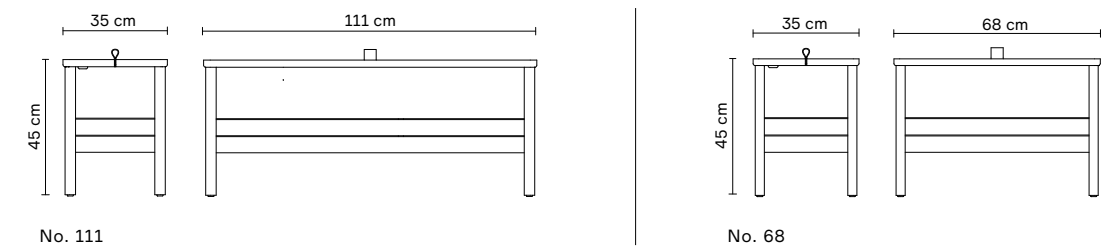

Retail Price	
DKK:	7.500
NOK:	9.750
SEK:	10.500
EUR:	998
GBP:	883

Retail Price	
DKK:	5.195
NOK:	6.750
SEK:	7.215
EUR:	697
GBP:	617

DKK:	8.250
NOK:	10.500
SEK:	11.250
EUR:	1.075
GBP:	950

DKK:	5.195
NOK:	6.750
SEK:	7.215
EUR:	697
GBP:	617

DKK:	7.500
NOK:	9.750
SEK:	10.500
EUR:	998
GBP:	883

Materials:	Solid European Oak. Bend Leather
Origin:	Made in Europe
Net weight:	No. 111: 19 kg | No. 68: 12,2 kg
Dimensions:	No. 111: L: 111 cm, W: 35 cm, H: 45 cm | No. 68: L: 68 cm, W: 35 cm, H: 45 cm