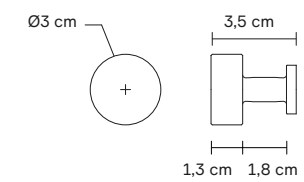

Retail Price	
DKK:	175
NOK:	229
SEK:	246
EUR:	24
GBP:	21

Retail Price	
DKK:	195
NOK:	250
SEK:	270
EUR:	27
GBP:	24

DKK:	229
NOK:	295
SEK:	325
EUR:	31
GBP:	27

DKK:	249
NOK:	325
SEK:	350
EUR:	34
GBP:	30

Material:	Raw Solid Brass | Matt Blasted Stainless Steel | Matt Black Coated Stainless Steel
Origin:	Made in Denmark
Dimensions:	Small: Ø: 2 cm, D: 2,8 cm | Large: Ø: 3 cm, D: 3,5 cm
Note:	Includes Socket Button Screw, Wall Plug & T-nut Screw