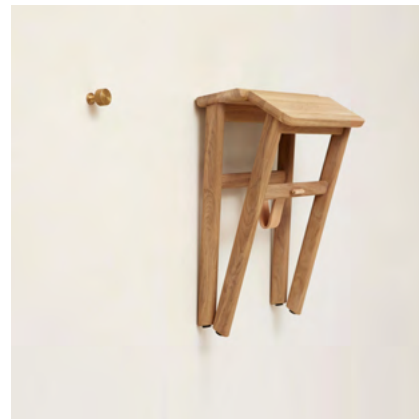

Angle Foldable Stool | Oiled Oak | No. 2150

Retail Price	
DKK:	2.750
NOK:	3.575
SEK:	3.825
EUR:	368
GBP:	326

Angle Foldable Stool | Black Stained Oak | No. 2151

DKK:	2.895
NOK:	3.750
SEK:	3.995
EUR:	388
GBP:	344

Angle Foldable Stool | White Oiled Oak | No. 2152

DKK:	2.750
NOK:	3.575
SEK:	3.825
EUR:	368
GBP:	326

Materials:	Solid European Oak. Natural Bend Leather
Origin:	Made in Europe
Net weight:	3 kg
Dimensions:	W: 36 cm, H: 47,5 cm, D: 41 cm, Seat Depth: 23,5 cm
Note:	Angle Hook, Brass, Large (no. 3300) is included