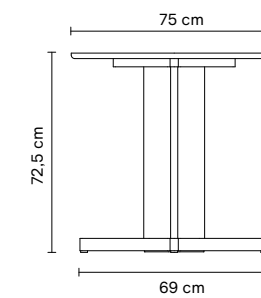

DKK:	1.975
NOK:	2.575
SEK:	2.750
EUR:	265
GBP:	235

Materials:	Solid European Oak. Glass Mirror
Origin:	Made in Europe
Net weight:	4,5 kg
Dimensions:	W: 40 cm, H: 67,5 cm, D: 10 cm

Rim Pinboard 75 x 75 | Oiled Oak | No. 2420

DKK:	3.500
NOK:	4.550
SEK:	4.850
EUR:	468
GBP:	415

Materials: Solid European Wood. Raw Brass Detail

Origin: Made in Europe

Net weight: 5 kg

Dimensions: L: 37 cm, H: 72 cm, W: 35 cm, Table Heights: 48, 54, 60 cm

Material:	Solid European Oak
Origin:	Made in Europe
Net weight:	12 kg
Dimensions:	H: 72,5 cm, Ø: 75 cm

Frisbee Round Table Ø 120 | Oiled Oak | No. 1255

Retail Price

DKK:	15.995
NOK:	20.750
SEK:	22.250
EUR:	2.144
GBP:	1.899