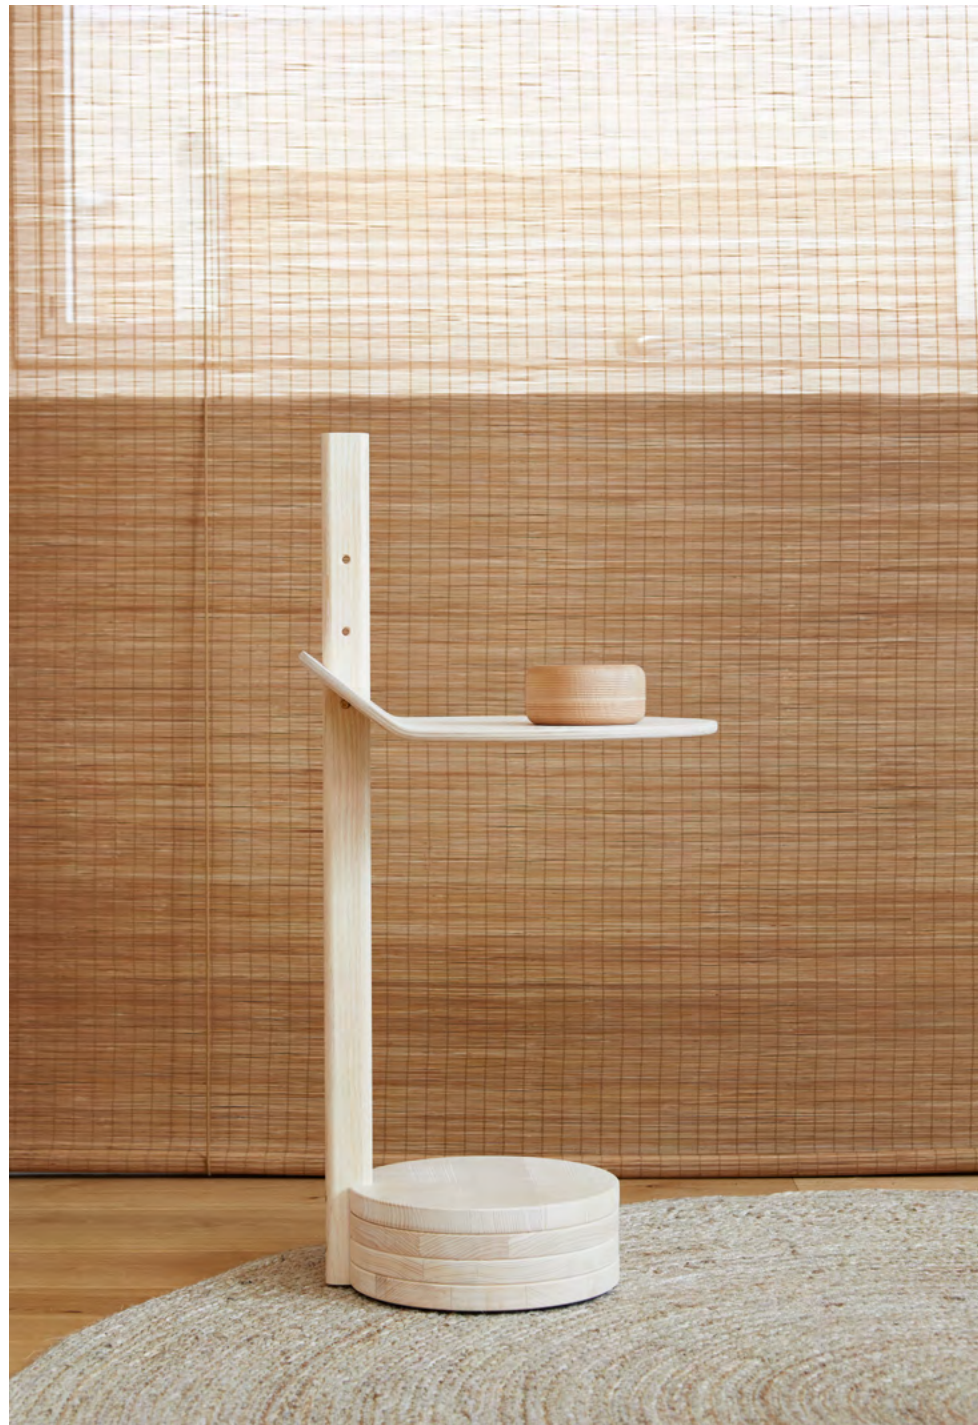

Leaf Shelf 1x2 | White Oiled Oak | No. 1241

DKK:	6.992
NOK:	9.080
SEK:	9.725
EUR:	937
GBP:	829

Leaf Shelf 2x2 | White Oiled Oak | No. 1246

Retail Price

DKK:	12.500
NOK:	16.250
SEK:	17.350
EUR:	1.677
GBP:	1.485

Leaf Shelf 2x2 | Oiled Oak | No. 1245

DKK:	12.500
NOK:	16.250
SEK:	17.350
EUR:	1.677
GBP:	1.485

Material:	Offcuts of European Oak
Origin:	Made in Denmark
Net weight:	No. 1x2: 9,9 kg No. 2x2: 18,4 kg
Dimensions:	No. 1x2: L: 100 cm, W: 30 cm, H: 57 cm No. 2x2: L: 200 cm, W: 30 cm, H: 57 cm