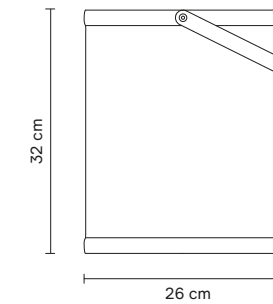

Nest Cork Paper Bin | No. 2900

Retail Price	
DKK:	1.399
NOK:	1.817
SEK:	1.943
EUR:	188
GBP:	167

Materials:	Portuguese Corkvener, Oak Vener and Brass Detail
Origin:	Made in Portugal
Dimensions:	Ø: 26 cm, H: 32 cm