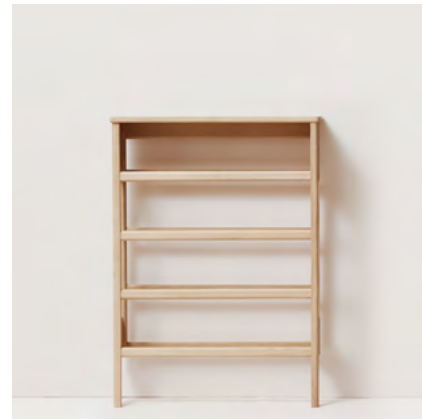

Materials: Solid European Oak. Bend Leather

Origin: Made in Europe

Net weight: 12,4 kg

Dimensions: W: 43 cm, H: 73 cm, D: 32,5 cm

A Line Shoe Rack 72 | Oiled Oak | No. 2145

Retail Price	
DKK:	3.998
NOK:	5.195
SEK:	5.550
EUR:	538
GBP:	477

A Line Shoe Rack 72 | White Oiled Oak | No. 2146

DKK:	3.998
NOK:	5.195
SEK:	5.550
EUR:	538
GBP:	477

A Line Shoe Rack 35 | Oiled Oak | No. 2160

DKK:	2.750
NOK:	3.575
SEK:	3.825
EUR:	368
GBP:	326

Material:	Solid European Oak
Origin:	Made in Europe
Net weight:	No. 72: 7,8 kg No. 35: 5,5 kg
Dimensions:	No. 72: W: 72 cm, H: 100 cm, D: 25 cm No. 35: W: 35 cm, H: 100 cm, D: 25 cm