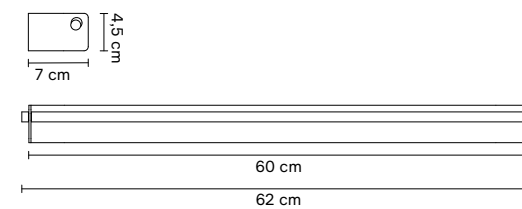

Retail Price	
DKK:	1.095
NOK:	1.425
SEK:	1.525
EUR:	148
GBP:	131

DKK:	1.195
NOK:	1.550
SEK:	1.675
EUR:	159
GBP:	141

DKK:	1.395
NOK:	1.825
SEK:	1.950
EUR:	188
GBP:	167

Material:	Matt Blasted Stainless Steel | Matt Black Coated Stainless Steel
Origin:	Made in Denmark
Dimensions:	Single: L: 62 cm, H: 4,5 cm, D: 7 cm | Double: L: 62 cm, H: 4,5 cm, D: 13 cm
Note:	Includes Mirror Screws and Dish Screws in Cap

Retail Price	
DKK:	1.595
NOK:	2.075
SEK:	2.225
EUR:	225
GBP:	199

Single