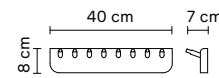

Echo Coat Rack 40 | White Oiled Oak | No. 2451

DKK:	650
NOK:	850
SEK:	899
EUR:	87
GBP:	77