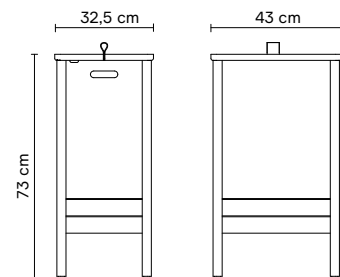

Materials:	Solid Danish Oak. Raw Brass Detail Cushion: Dunes Camel Leather
Origin:	Made in Denmark
Net weight:	19 kg
Dimensions:	L: 155 cm, W: 40,5 cm, H: 79 cm, Seat Height: 45 cm

A Line Storage Bench 111 | Oiled Oak | No. 2135

DKK:	7.500
NOK:	9.750
SEK:	10.500
EUR:	998
GBP:	883

Materials:	Solid European Oak. Bend Leather
Origin:	Made in Europe
Net weight:	No. 111: 19 kg No. 68: 12,2 kg
Dimensions:	No. 111: L: 111 cm, W: 35 cm, H: 45 cm No. 68: L: 68 cm, W: 35 cm, H: 45 cm