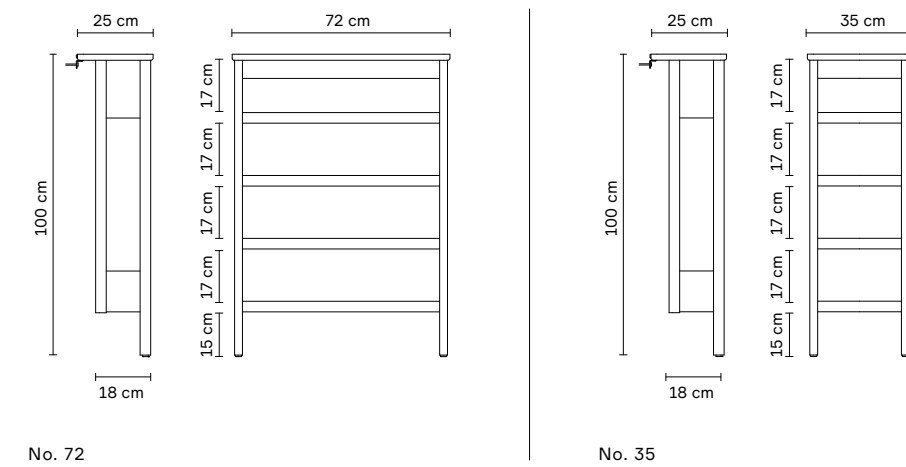

Retail Price	
DKK:	3.998
NOK:	5.195
SEK:	5.550
EUR:	538
GBP:	477

DKK:	3.998
NOK:	5.195
SEK:	5.550
EUR:	538
GBP:	477

DKK:	2.750
NOK:	3.575
SEK:	3.825
EUR:	368
GBP:	326

Material:	Solid European Oak
Origin:	Made in Europe
Net weight:	No. 72: 7,8 kg | No. 35: 5,5 kg
Dimensions:	No. 72: W: 72 cm, H: 100 cm, D: 25 cm | No. 35: W: 35 cm, H: 100 cm, D: 25 cm

Retail Price	
DKK:	2.750
NOK:	3.575
SEK:	3.825
EUR:	368
GBP:	326