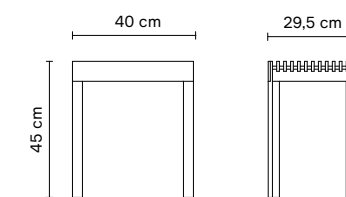

DKK:	4.650
NOK:	5.997
SEK:	6.458
EUR:	627
GBP:	552

Materials:	Solid European Oak. Linen Webbing
Origin:	Made in Europe
Net weight:	5 kg
Dimensions:	W: 50,5 cm, H: 77,5 cm, D: 43 cm, Seat Height: 45,5 cm

Shoemaker Chair™ No. 78 | Oiled Oak | No. 8220

DKK:	5.950
NOK:	7.725
SEK:	8.250
EUR:	795
GBP:	705

Material:	Solid European Wood
Origin:	Made in Denmark
Net weight:	4,8 kg
Dimensions:	W: 58 cm, H: 78 cm, D: 49 cm, Seat Height: 75 cm

Lightweight Stool | White Oiled Oak | No. 1271

DKK:	3.550
NOK:	4.595
SEK:	4.950
EUR:	475
GBP:	421

Material:	Solid European Oak
Origin:	Made in Europe
Net weight:	2,5 kg
Dimensions:	W: 40 cm, H: 45 cm, D: 29,5 cm