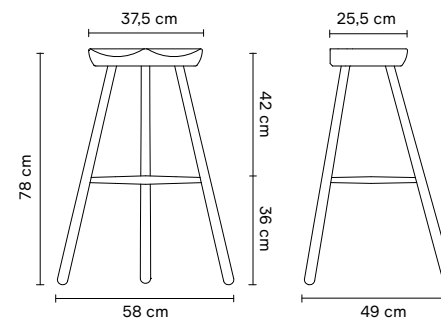

DKK:	4.650
NOK:	5.997
SEK:	6.458
EUR:	627
GBP:	552

Materials:	Solid European Oak. Linen Webbing
Origin:	Made in Europe
Net weight:	5 kg
Dimensions:	W: 50,5 cm, H: 77,5 cm, D: 43 cm, Seat Height: 45,5 cm

Shoemaker Chair™ No. 78 | Oiled Oak | No. 8220

DKK:	5.950
NOK:	7.725
SEK:	8.250
EUR:	795
GBP:	705

Material:	Solid European Wood
Origin:	Made in Denmark
Net weight:	4,8 kg
Dimensions:	W: 58 cm, H: 78 cm, D: 49 cm, Seat Height: 75 cm