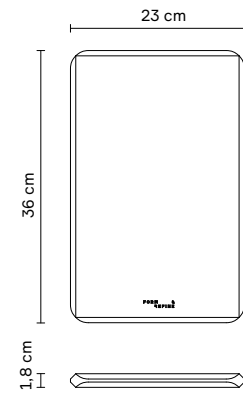

DKK:	3.500
NOK:	4.550
SEK:	4.850
EUR:	468
GBP:	415

Materials: Solid European Wood. Raw Brass Detail

Origin: Made in Europe

Net weight: 5 kg

Dimensions: L: 37 cm, H: 72 cm, W: 35 cm, Table Heights: 48, 54, 60 cm

DKK:	2.995
NOK:	3.895
SEK:	4.150
EUR:	398
GBP:	349

Material:	Solid European Oak
Origin:	Made in Europe
Net weight:	2,8 kg per piece
Dimensions:	L: 64 cm, W: 24,5 cm, H: 70,5 cm

Linear Tabletop 125x68 | Oiled Oak | No. 2210

Linear Tabletop 205 x 88 | White Oiled Oak | No. 2231

DKK:	6.192
NOK:	8.042
SEK:	8.611
EUR:	831
GBP:	736

Materials:	Core Board of Solid Pine with Oak Veener
Origin:	Made in Denmark
Net weight:	No. 125x68: 10,3 kg No. 165x88: 17,3 kg No. 205x88: 21,6 kg
Dimensions:	No. 125x68: L: 125 cm, W: 68 cm, H: 2,5 cm
	No. 165x88: L: 165 cm, W: 88 cm, H: 2,5 cm
	No. 205x88: L: 205 cm, W: 88 cm, H: 2,5 cm

Cross Cutting Board | No. 3220

Retail Price	
DKK:	367
NOK:	475
SEK:	500
EUR:	48
GBP:	43

Section Cutting Board | Round | No. 3200

DKK:	695
NOK:	895
SEK:	975
EUR:	95
GBP:	84

Section Cutting Board | Long | No. 3205