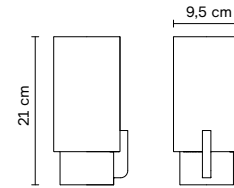

Alcoa Vase | Large | No. 3101