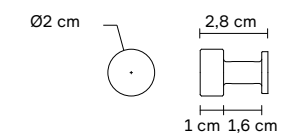

Angle Hook | Black Steel | Small | Nr. 3307

DKK:	229
NOK:	295
SEK:	325
EUR:	31
GBP:	27

Angle Hook | Black Steel | Large | No. 3302

DKK:	249
NOK:	325
SEK:	350
EUR:	34
GBP:	30

Material:	Raw Solid Brass Matt Blasted Stainless Steel Matt Black Coated Stainless Steel
Origin:	Made in Denmark
Dimensions:	Small: Ø: 2 cm, D: 2,8 cm Large: Ø: 3 cm, D: 3,5 cm
Note:	Includes Socket Button Screw, Wall Plug & T-nut Screw