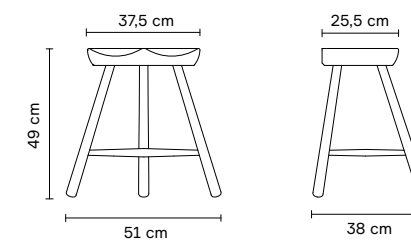

DKK:	4.650
NOK:	5.997
SEK:	6.458
EUR:	627
GBP:	552

Materials:	Solid European Oak. Linen Webbing
Origin:	Made in Europe
Net weight:	5 kg
Dimensions:	W: 50,5 cm, H: 77,5 cm, D: 43 cm, Seat Height: 45,5 cm

Angle Barstool 65 | White Oiled Oak | No. 2191

DKK:	3.250
NOK:	4.225
SEK:	4.500
EUR:	438
GBP:	385

Angle Barstool 75 | Oiled Oak | No. 2195

DKK:	3.550
NOK:	4.595
SEK:	4.950
EUR:	475
GBP:	421

Material:	Solid European Oak. Brass detail.
Origin:	Made in Europe
Net weight:	No. 65: 4 kg No. 75: 4,5 kg
Dimensions:	No. 65: W: 40 cm, H: 65 cm, D: 36 cm, Seat Depth: 24 cm
	No. 75: W: 41 cm, H: 75 cm, D: 39 cm, Seat Depth: 24 cm
Note:	Brass Footrest is included

Shoemaker Chair™ No. 49 | Smoked Oak | No. 8205

DKK:	4.850
NOK:	6.297
SEK:	6.736
EUR:	648
GBP:	574

Material:	Solid European Wood
Origin:	Made in Denmark
Net weight:	3,8 kg
Dimensions:	W: 51 cm, H: 49 cm, D: 38 cm, Seat Height: 46 cm