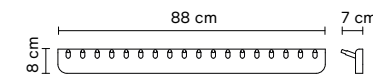

Echo Coat Rack 88 | White Oiled Oak | No. 2461

DKK:	950
NOK:	1.250
SEK:	1.325
EUR:	127
GBP:	112

Material:	Solid European Oak
Origin:	Made in Europe
Net weight:	0,5 kg
Dimensions:	L: 40 cm, H: 8 cm, D: 7 cm