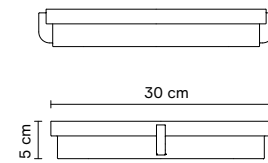

Alcoa Tray Ø 30 | No. 3120