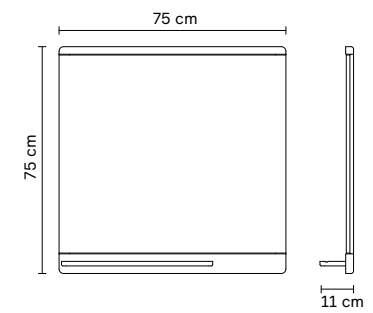

A Line Mirror | White Oiled Oak | No. 2141

DKK:	3.175
NOK:	4.125
SEK:	4.395
EUR:	425
GBP:	376

Materials:	Solid European Oak. Glass Mirror
Origin:	Made in Europe
Net weight:	16,2 kg
Dimensions:	W: 52 cm, H: 195 cm

DKK:	1.975
NOK:	2.575
SEK:	2.750
EUR:	265
GBP:	235

Materials:	Solid European Oak. Glass Mirror
Origin:	Made in Europe
Net weight:	4,5 kg
Dimensions:	W: 40 cm, H: 67,5 cm, D: 10 cm

Rim Pinboard 75 x 75 | Oiled Oak | No. 2420

Retail Price

DKK:	2.495
NOK:	3.250
SEK:	3.475
EUR:	335
GBP:	297

Rim Pinboard 75 x 75 | White Oiled Oak | No. 2421

DKK:	2.495
NOK:	3.250
SEK:	3.475
EUR:	335
GBP:	297

Materials:	Solid European Oak. 100% Recycled Canvas
Origin:	Made in Europe
Net weight:	7,5 kg
Dimensions:	W: 75 cm, H: 75 cm, D: 11 cm