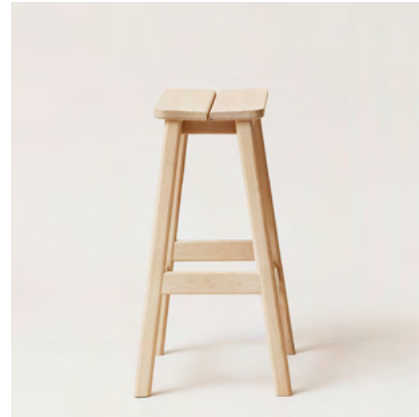

Angle Foldable Stool | White Oiled Oak | No. 2152

DKK:	2.750
NOK:	3.575
SEK:	3.825
EUR:	368
GBP:	326

Materials:	Solid European Oak. Natural Bend Leather
Origin:	Made in Europe
Net weight:	3 kg
Dimensions:	W: 36 cm, H: 47,5 cm, D: 41 cm, Seat Depth: 23,5 cm
Note:	Angle Hook, Brass, Large (no. 3300) is included

Angle Barstool 65 | Oiled Oak | No. 2190

Retail Price

DKK:	3.250
NOK:	4.225
SEK:	4.500
EUR:	438
GBP:	385

Angle Barstool 75 | White Oiled Oak | No. 2196

Retail Price

DKK:	3.550
NOK:	4.595
SEK:	4.950
EUR:	475
GBP:	421

Angle Barstool 65 | White Oiled Oak | No. 2191

DKK:	3.250
NOK:	4.225
SEK:	4.500
EUR:	438
GBP:	385

Angle Barstool 75 | Oiled Oak | No. 2195

DKK:	3.550
NOK:	4.595
SEK:	4.950
EUR:	475
GBP:	421

Material:	Solid European Oak. Brass detail.
Origin:	Made in Europe
Net weight:	No. 65: 4 kg No. 75: 4,5 kg
Dimensions:	No. 65: W: 40 cm, H: 65 cm, D: 36 cm, Seat Depth: 24 cm
	No. 75: W: 41 cm, H: 75 cm, D: 39 cm, Seat Depth: 24 cm
Note:	Brass Footrest is included