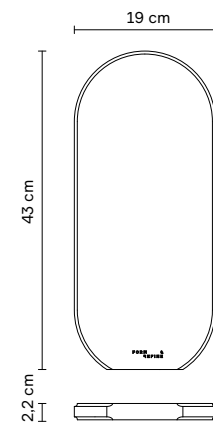

DKK:	3.500
NOK:	4.550
SEK:	4.850
EUR:	468
GBP:	415

Materials: Solid European Wood. Raw Brass Detail

Origin: Made in Europe

Net weight: 5 kg

Dimensions: L: 37 cm, H: 72 cm, W: 35 cm, Table Heights: 48, 54, 60 cm

DKK:	2.995
NOK:	3.895
SEK:	4.150
EUR:	398
GBP:	349

Material:	Solid European Oak
Origin:	Made in Europe
Net weight:	2,8 kg per piece
Dimensions:	L: 64 cm, W: 24,5 cm, H: 70,5 cm

Linear Tabletop 125x68 | Oiled Oak | No. 2210

Linear Tabletop 205 x 88 | White Oiled Oak | No. 2231

DKK:	6.192
NOK:	8.042
SEK:	8.611
EUR:	831
GBP:	736

Materials:	Core Board of Solid Pine with Oak Veener
Origin:	Made in Denmark
Net weight:	No. 125x68: 10,3 kg No. 165x88: 17,3 kg No. 205x88: 21,6 kg
Dimensions:	No. 125x68: L: 125 cm, W: 68 cm, H: 2,5 cm
	No. 165x88: L: 165 cm, W: 88 cm, H: 2,5 cm
	No. 205x88: L: 205 cm, W: 88 cm, H: 2,5 cm

Cross Cutting Board | No. 3220

Retail Price	
DKK:	367
NOK:	475
SEK:	500
EUR:	48
GBP:	43

Section Cutting Board | Round | No. 3200

DKK:	695
NOK:	895
SEK:	975
EUR:	95
GBP:	84

Section Cutting Board | Long | No. 3205