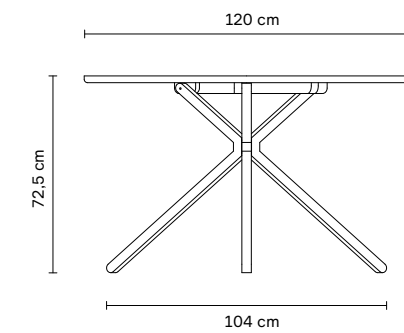

DKK:	3.500
NOK:	4.550
SEK:	4.850
EUR:	468
GBP:	415

Materials: Solid European Wood. Raw Brass Detail

Origin: Made in Europe

Net weight: 5 kg

Dimensions: L: 37 cm, H: 72 cm, W: 35 cm, Table Heights: 48, 54, 60 cm

Material:	Solid European Oak
Origin:	Made in Europe
Net weight:	12 kg
Dimensions:	H: 72,5 cm, Ø: 75 cm

Frisbee Round Table Ø 120 | Oiled Oak | No. 1255

Retail Price

DKK:	15.995
NOK:	20.750
SEK:	22.250
EUR:	2.144
GBP:	1.899

Frisbee Round Table Ø 120 | White Oiled Oak | No. 1256

DKK:	15.995
NOK:	20.750
SEK:	22.250
EUR:	2.144
GBP:	1.899

Materials:	Solid European Oak. Matt Blasted Stainless Steel
Origin:	Made in Europe
Net weight:	20,2 kg
Dimensions:	H: 72,5 cm, Ø: 120 cm