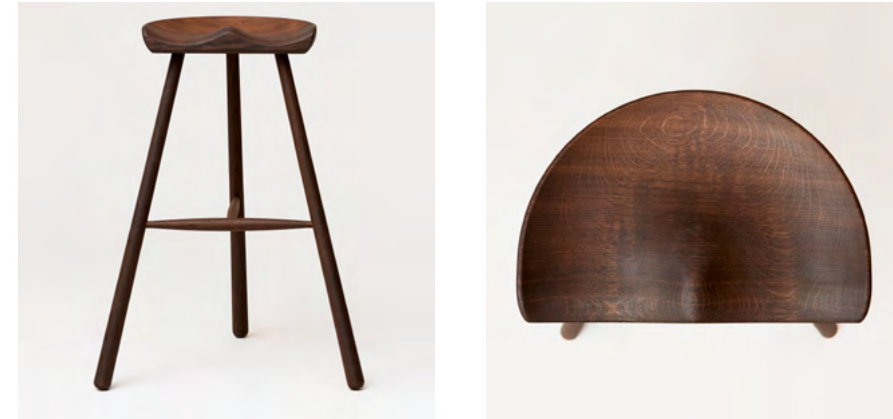

Shoemaker Chair™ No. 78 | Smoked Oak | No. 8225

Retail Price	
DKK:	6.350
NOK:	8.250
SEK:	8.825
EUR:	849
GBP:	752