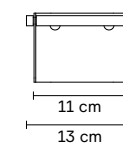

Material: Matt Blasted Stainless Steel | Matt Black Coated Stainless Steel

---

Origin: Made in Denmark

Dimensions: L: 13 cm, H: 8 cm, D: 8 cm

Note: Includes Mirror Screws and Dish Screws in Cap

Retail Price	
DKK:	895
NOK:	1.175
SEK:	1.250
EUR:	119
GBP:	106

DKK:	975
NOK:	1.275
SEK:	1.350
EUR:	129
GBP:	114