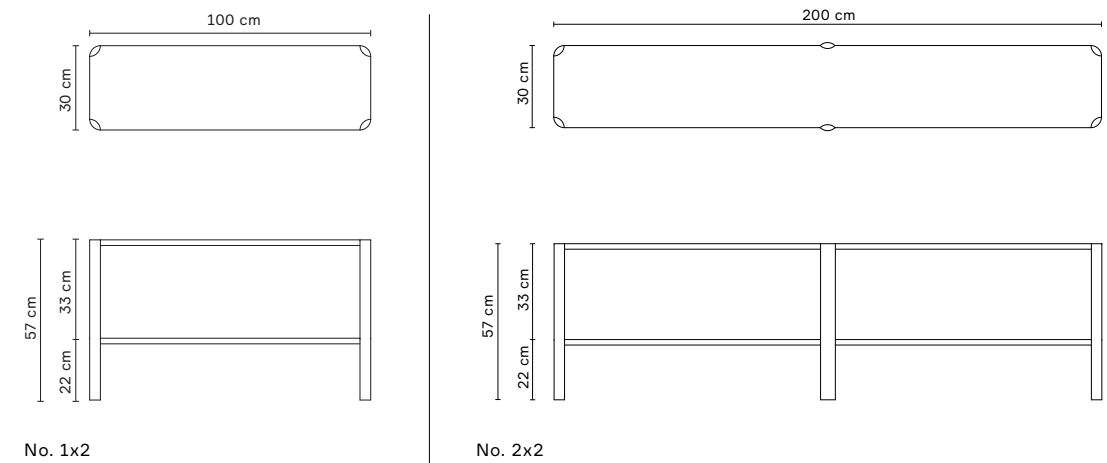

Leaf Shelf 2x2 | Oiled Oak | No. 1245

DKK:	12.500
NOK:	16.250
SEK:	17.350
EUR:	1.677
GBP:	1.485

Material:	Offcuts of European Oak
Origin:	Made in Denmark
Net weight:	No. 1x2: 9,9 kg No. 2x2: 18,4 kg
Dimensions:	No. 1x2: L: 100 cm, W: 30 cm, H: 57 cm No. 2x2: L: 200 cm, W: 30 cm, H: 57 cm