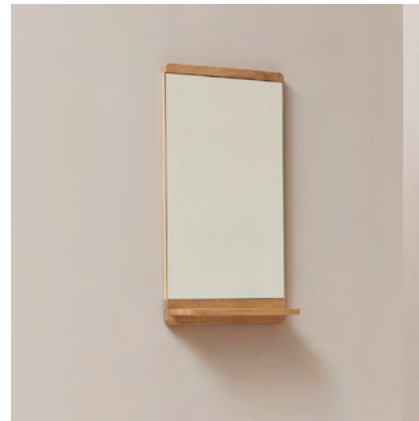

A Line Mirror | White Oiled Oak | No. 2141

DKK:	3.175
NOK:	4.125
SEK:	4.395
EUR:	425
GBP:	376

Materials:	Solid European Oak. Glass Mirror
Origin:	Made in Europe
Net weight:	16,2 kg
Dimensions:	W: 52 cm, H: 195 cm

Rim Wall Mirror | Oiled Oak | No. 2400

Retail Price

DKK:	1.975
NOK:	2.575
SEK:	2.750
EUR:	265
GBP:	235

Rim Wall Mirror | Black Stained Oak | No. 2402

DKK:	2.085
NOK:	2.725
SEK:	2.895
EUR:	279
GBP:	247

Rim Wall Mirror | White Oiled Oak | No. 2401