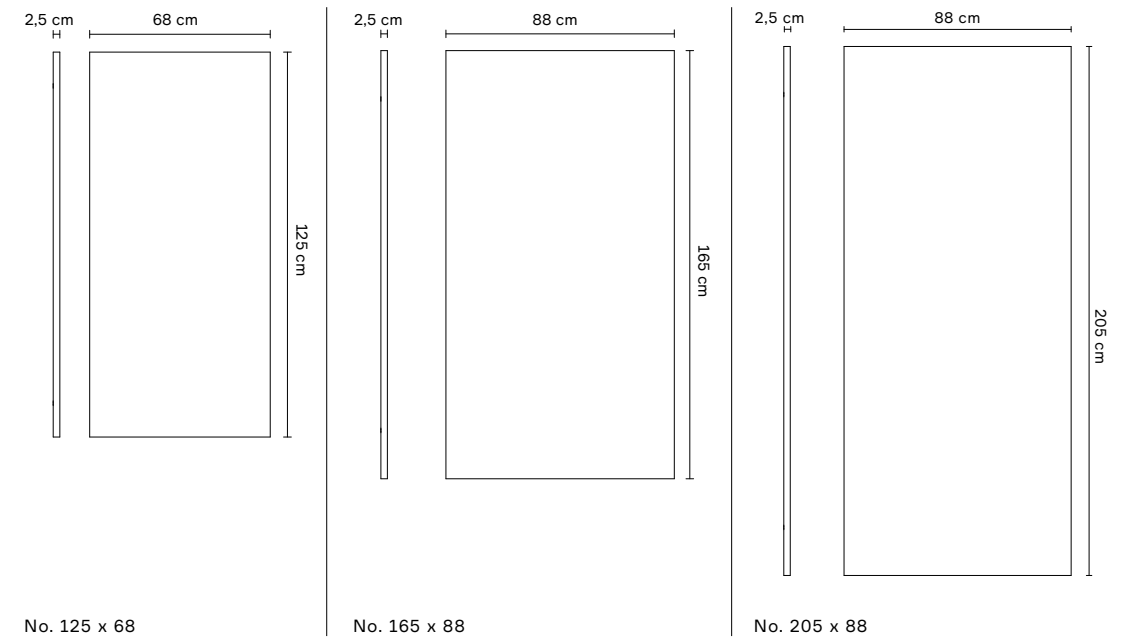

Origin: Made in Denmark

Net weight: Table: 64 kg | Extension plates: 6 kg per piece

Dimensions: Table: L: 245 cm, W: 90 cm, H: 73 cm | Extension Plates: L: 45 cm, W: 90 cm

Austere Trestle | Set of 2 | Oiled Oak | No. 2200

DKK:	2.995
NOK:	3.895
SEK:	4.150
EUR:	398
GBP:	349

Material:	Solid European Oak
Origin:	Made in Europe
Net weight:	2,8 kg per piece
Dimensions:	L: 64 cm, W: 24,5 cm, H: 70,5 cm

Linear Tabletop 125x68 | Oiled Oak | No. 2210

Linear Tabletop 165 x 88 | White Oiled Oak | No. 2221

DKK:	4.982
NOK:	6.470
SEK:	6.919
EUR:	667
GBP:	591

Linear Tabletop 205 x 88 | Oiled Oak | No. 2230

Retail Price

DKK:	6.192
NOK:	8.042
SEK:	8.611
EUR:	831
GBP:	736

Linear Tabletop 205 x 88 | White Oiled Oak | No. 2231

DKK:	6.192
NOK:	8.042
SEK:	8.611
EUR:	831
GBP:	736

Materials:	Core Board of Solid Pine with Oak Veener
Origin:	Made in Denmark
Net weight:	No. 125x68: 10,3 kg No. 165x88: 17,3 kg No. 205x88: 21,6 kg
Dimensions:	No. 125x68: L: 125 cm, W: 68 cm, H: 2,5 cm
	No. 165x88: L: 165 cm, W: 88 cm, H: 2,5 cm
	No. 205x88: L: 205 cm, W: 88 cm, H: 2,5 cm