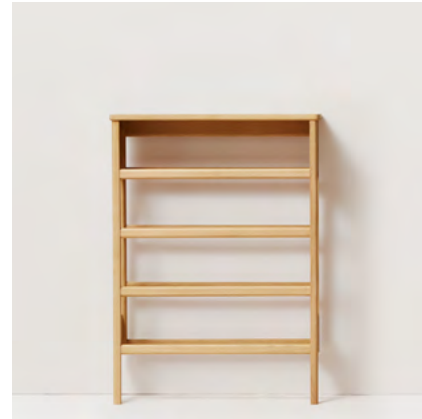

Materials: Solid European Oak. Bend Leather

Origin: Made in Europe

Net weight: 12,4 kg

Dimensions: W: 43 cm, H: 73 cm, D: 32,5 cm

A Line Shoe Rack 72 | Oiled Oak | No. 2145

Retail Price	
DKK:	3.998
NOK:	5.195
SEK:	5.550
EUR:	538
GBP:	477