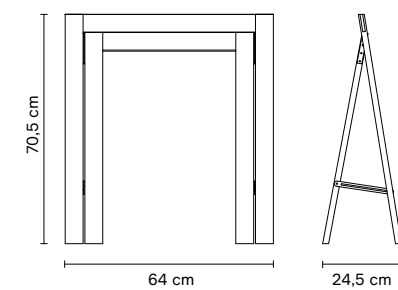

DKK:	3.500
NOK:	4.550
SEK:	4.850
EUR:	468
GBP:	415

Materials: Solid European Wood. Raw Brass Detail

Origin: Made in Europe

Net weight: 5 kg

Dimensions: L: 37 cm, H: 72 cm, W: 35 cm, Table Heights: 48, 54, 60 cm

Origin: Made in Denmark

Net weight: Table: 64 kg | Extension plates: 6 kg per piece

Dimensions: Table: L: 245 cm, W: 90 cm, H: 73 cm | Extension Plates: L: 45 cm, W: 90 cm

Austere Trestle | Set of 2 | Oiled Oak | No. 2200

DKK:	2.995
NOK:	3.895
SEK:	4.150
EUR:	398
GBP:	349

Material:	Solid European Oak
Origin:	Made in Europe
Net weight:	2,8 kg per piece
Dimensions:	L: 64 cm, W: 24,5 cm, H: 70,5 cm

Linear Tabletop 125x68 | Oiled Oak | No. 2210