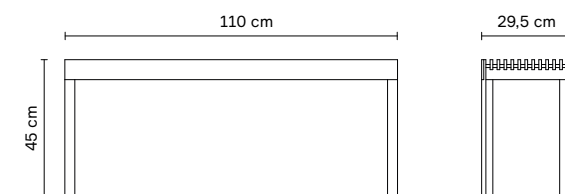

Lightweight Stool | White Oiled Oak | No. 1271

DKK:	3.550
NOK:	4.595
SEK:	4.950
EUR:	475
GBP:	421

Material:	Solid European Oak
Origin:	Made in Europe
Net weight:	2,5 kg
Dimensions:	W: 40 cm, H: 45 cm, D: 29,5 cm

Materials:	Solid European Oak
Origin:	Made in Europe
Net weight:	5,5 kg
Dimensions:	L: 110 cm, H: 45 cm, D: 29,5 cm

Position Bench 155 | Oiled Oak | No. 1220

Retail Price	
DKK:	9.950
NOK:	12.950
SEK:	13.750
EUR:	1.335
GBP:	1.182