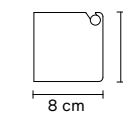

Material: Matt Blasted Stainless Steel | Matt Black Coated Stainless Steel

---

Origin: Made in Denmark

Dimensions: L: 13 cm, H: 8 cm, D: 8 cm

Note: Includes Mirror Screws and Dish Screws in Cap

Retail Price	
DKK:	895
NOK:	1.175
SEK:	1.250
EUR:	119
GBP:	106

DKK:	975
NOK:	1.275
SEK:	1.350
EUR:	129
GBP:	114