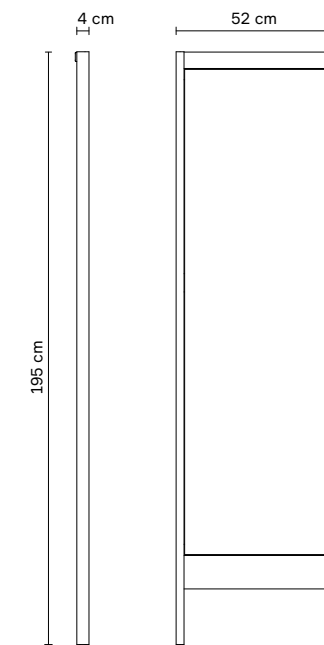

Angle Barstool 65 | White Oiled Oak | No. 2191

DKK:	3.250
NOK:	4.225
SEK:	4.500
EUR:	438
GBP:	385

Angle Barstool 75 | Oiled Oak | No. 2195

DKK:	3.550
NOK:	4.595
SEK:	4.950
EUR:	475
GBP:	421

Material:	Solid European Oak. Brass detail.
Origin:	Made in Europe
Net weight:	No. 65: 4 kg No. 75: 4,5 kg
Dimensions:	No. 65: W: 40 cm, H: 65 cm, D: 36 cm, Seat Depth: 24 cm
	No. 75: W: 41 cm, H: 75 cm, D: 39 cm, Seat Depth: 24 cm
Note:	Brass Footrest is included

Materials:	Solid Danish Oak. Raw Brass Detail Cushion: Dunes Camel Leather
Origin:	Made in Denmark
Net weight:	19 kg
Dimensions:	L: 155 cm, W: 40,5 cm, H: 79 cm, Seat Height: 45 cm

A Line Storage Bench 111 | Oiled Oak | No. 2135

A Line Mirror | White Oiled Oak | No. 2141

DKK:	3.175
NOK:	4.125
SEK:	4.395
EUR:	425
GBP:	376

Materials:	Solid European Oak. Glass Mirror
Origin:	Made in Europe
Net weight:	16,2 kg
Dimensions:	W: 52 cm, H: 195 cm

DKK:	1.975
NOK:	2.575
SEK:	2.750
EUR:	265
GBP:	235

Materials:	Solid European Oak. Glass Mirror
Origin:	Made in Europe
Net weight:	4,5 kg
Dimensions:	W: 40 cm, H: 67,5 cm, D: 10 cm

Rim Pinboard 75 x 75 | Oiled Oak | No. 2420