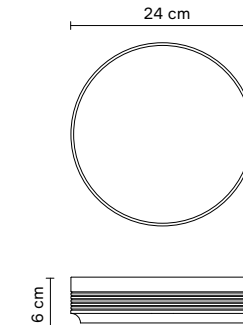

Section Wooden Bowl Ø 24 | No. 3210

Retail Price	
DKK:	1.650
NOK:	2.150
SEK:	2.295
EUR:	221
GBP:	196

Material:	Offcuts of Shoemaker Chair™ Production in Solid Oak
Finish:	Food approved Oil Finish
Origin:	Made in Denmark