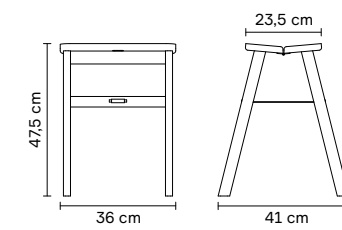

DKK:	4.650
NOK:	5.997
SEK:	6.458
EUR:	627
GBP:	552

Materials:	Solid European Oak. Linen Webbing
Origin:	Made in Europe
Net weight:	5 kg
Dimensions:	W: 50,5 cm, H: 77,5 cm, D: 43 cm, Seat Height: 45,5 cm

Angle Foldable Stool | White Oiled Oak | No. 2152

DKK:	2.750
NOK:	3.575
SEK:	3.825
EUR:	368
GBP:	326

Materials:	Solid European Oak. Natural Bend Leather
Origin:	Made in Europe
Net weight:	3 kg
Dimensions:	W: 36 cm, H: 47,5 cm, D: 41 cm, Seat Depth: 23,5 cm
Note:	Angle Hook, Brass, Large (no. 3300) is included